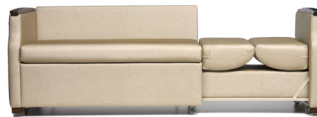

Fairchild

Sleeper Sofa

DL-61

55 x 32 x 35

healthcare furnishings

|durfold|

Fairchild

Sleeper Sofa

DL-61

Dimensions

DL-61	
Width	55
Depth	32
Height	34
Sleep Surface	76
Seat Depth	22
Seat Height	19
Arm Height	28
Extended Width	83

Features

- Standard non-marring swivel casters
- Pewter pull handle
- No mechanism
- Steel sliding carriage
- Conversion through side operable arm
- Both left & right extensions available
- CTB-117 compliant
- Limited Lifetime Warranty