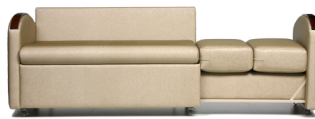

Arlington

Sleeper Sofa

DL-27-CU
55 x 32 x 34

healthcare furnishings

|durfold|

Arlington

Sleeper Sofa

DL-27-CU

Dimensions

DL-27-CU

Width	55
Depth	32
Height	34
Sleep Surface	76
Seat Depth	22
Seat Height	19
Arm Height	28
Extended Width	83

DL-27-CU-SL

Width	55
Depth	29
Height	34
Sleep Surface	76
Seat Depth	19
Seat Height	19
Arm Height	28
Extended Width	83